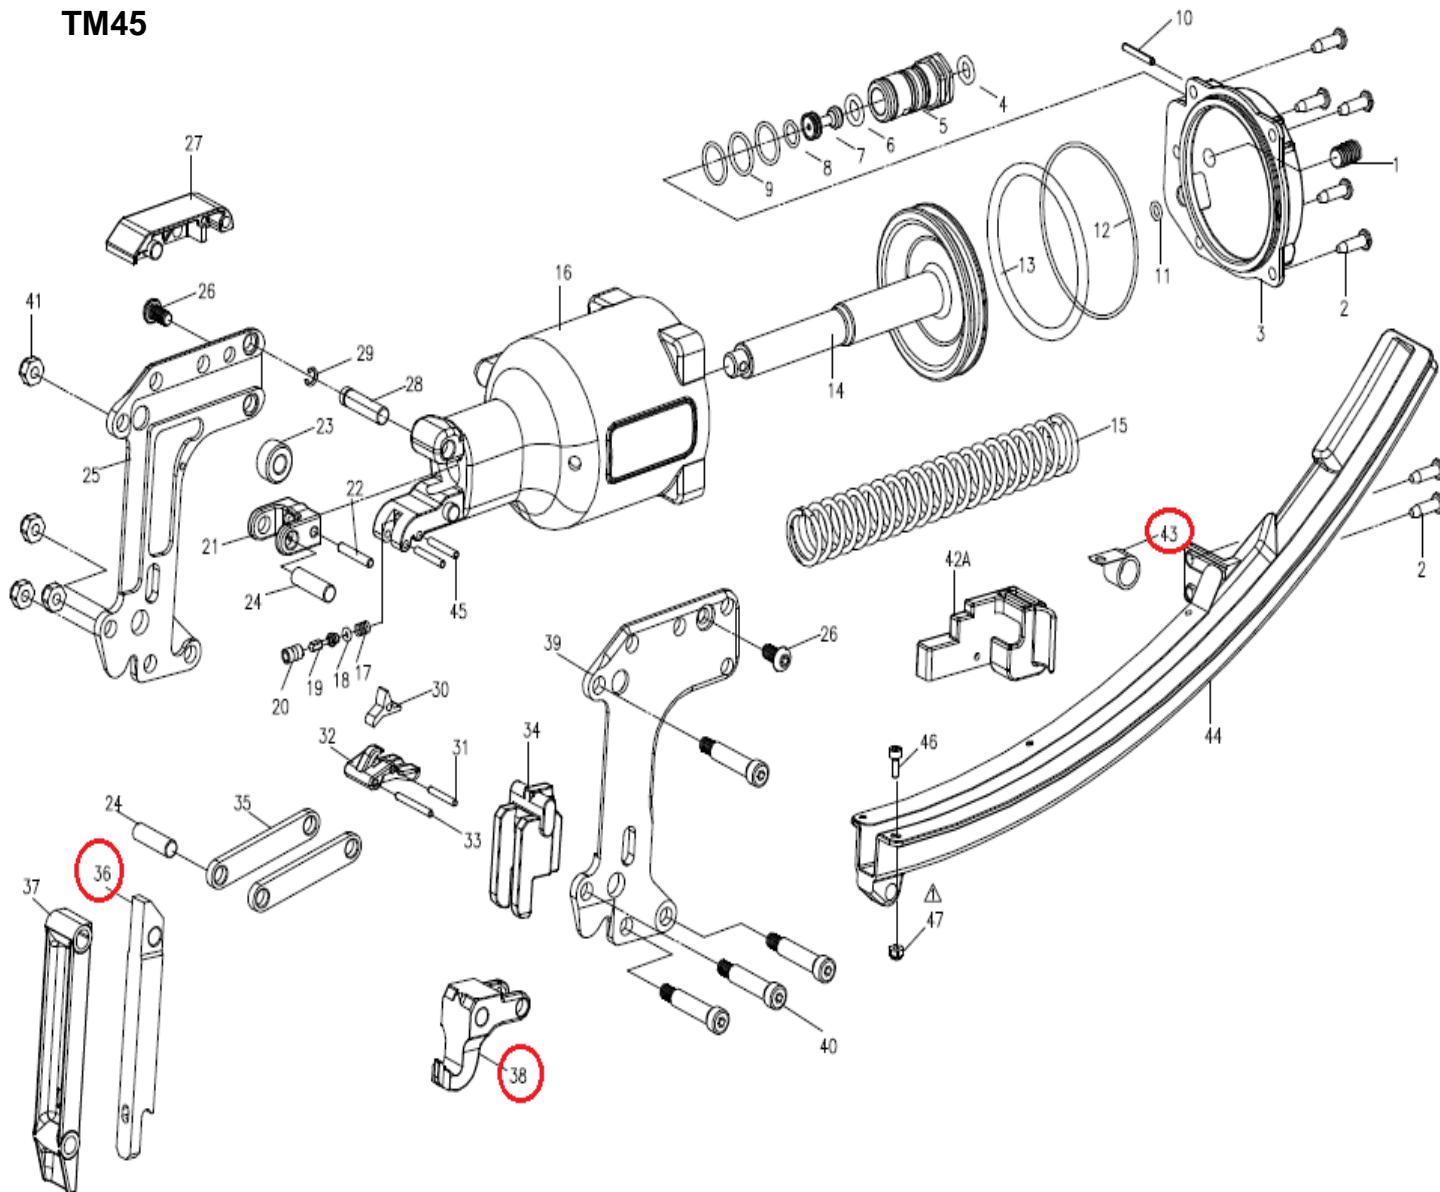

DESPIECE DE LA HERRAMIENTA

Usted encontrará con un círculo las piezas de desgaste recomendadas para mantener en stock.

TM45

36: Lanceta

38: Anvil

43: Resorte empujador

Propiedad de: Implementos Neumáticos SA de CV
Prohibida la reproducción parcial o total

LISTA DE PARTES
MODELO: TM45

Item	Model	Part No.	Descripción	Cant	P. Lista
1	TM45-1	30200001101	Screw	1	17.18
2	TM45-2	32700001301	Bolt	7	17.18
3	TM45-3	22680020315	Cap	1	1,688.54
4-9	TM45-4-9	22681062501	Trigger Valve Kit(#	1	657.29
10	TM45-10	30803300001	Spring Pin	1	20.83
11	TM45-11	30700309000	O-Ring	1	17.18
12	TM45-12	30700314000	O-Ring	1	20.83
13	TM45-13	30700311000	O-Ring	1	34.38
14	TM45-14	22680451201	Piston	1	4,283.33
15	TM45-15	22683950201	Spring, Piston	1	628.13
16	TM45-16	22680600215	Body	1	2,639.58
17	TM45-17	22680960101	Spring, Trigger Val	1	21.88
18	TM45-18	30700313000	O-Ring	1	17.18
19	TM45-19	22680920101	Plunger	1	161.46
20	TM45-20	22680900101	Valve	1	107.29
21	TM45-21	22685450201	Yoke	1	1,275.00
22	TM45-22	32104250012	Spring Pin	1	19.79
23	TM45-23	22683970101	Roller	1	485.42
24	TM45-24	32179274012	Pin Link	2	42.71
25/39	TM45-25/39	82680270001	Side Plate Assy.(#2	1	9,339.58
26	TM45-26	30400001101	Bolt	2	17.18
27	TM45-27	22685300301	Top Plate	1	1,885.42
28	TM45-28	22684720101	Pin	1	107.29
29	TM45-29	33431000001	Clip	1	17.18
30	TM45-30	22680940100	Trigger Valve Leve	1	206.25
31	TM45-31	32103200012	Spring Pin	1	17.71
32	TM45-32	22680950118	Trigger	1	44.79
33	TM45-33	32103280012	Spring Pin	1	21.88
34	TM45-34	234423500A4	Blade Guide	1	987.50
35	TM45-35	22685430101	Link	2	433.33
36	TM45-36	23445340101	Blade	1	1,212.50
37	TM45-37	22685290301	Front Plate	1	3,107.29
38	TM45-38	23445330101	Anvil	1	1,502.08
40	TM45-40	22684550101	Shoulder Bolt	4	156.25
41	TM45-41	30600001101	Locknut	4	17.18
42A	TM45-42A	23353891318	Pusher Latch	1	693.75
43	TM45-43	22682090100	Spiral Spring	1	897.92
44	TM45-44	23352051115	Magazine Assemb	1	2,029.17
45	TM45-45	32132210012	Dowel Pin	2	19.79
46	TM45-46	30104080166	Hex.Soc.Hd.Bolt	1	17.18
47	TM45-47	30604070001	Locknut	1	17.18

* Precios en moneda nacional